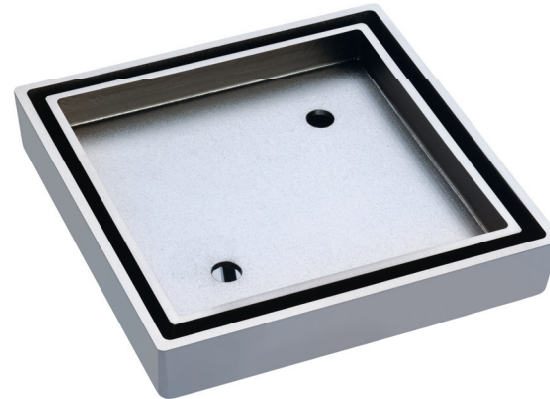

# Square TILE BED FLOOR WASTE

## Features

- 90 mm outlet
- Made from solid brass
- Electroplated finishes

## Available in

Chrome  
**GD328**

Brushed Nickel  
**GD328BN**

Gun Metal  
**GD328GM**

Matte Black  
**GD328B**

Antique Brass  
**GD328AB**