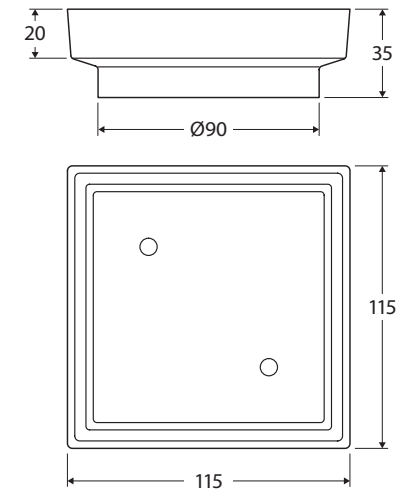

# Square TILE BED FLOOR WASTE

## Features

- 90 mm outlet
- Made from solid brass
- Electroplated finishes

While we aim to ensure specifications are correct at the time of publication, Fienza reserves the right to make modifications without prior notice. Physical colour may vary from image shown. All measurements are shown in millimetres. Always use physical product measurements for mark-ups and roughing-in as the technical drawing may differ from actual product received.