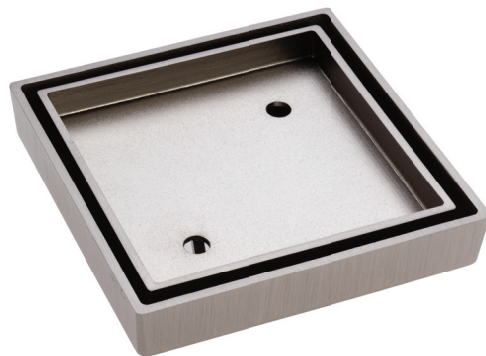

# Square TILE BED FLOOR WASTE

## Features

- 90 mm outlet
- Made from solid brass
- Electroplated finishes

## Available in

Chrome  
**GD328**

Brushed Nickel  
**GD328BN**

Gun Metal  
**GD328GM**

Matte Black  
**GD328B**

Antique Brass  
**GD328AB**